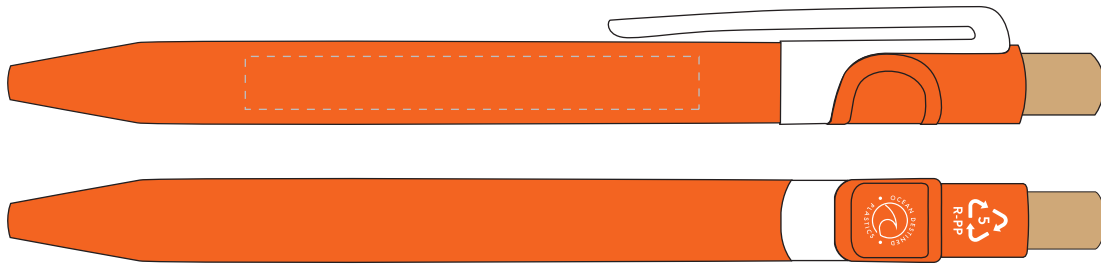

Your Ref:	Quantity:	Product Code: TPC000119
Our Ref:	Version: 1	Product Colour: AMBER

PRINTING CONCERNS:**PRODUCT INFO:**

We stock this item in the following colours

**PANTONE REFERENCE(S)**

Full colour printing

ARTWORK SCALE 100%

ARTWORK SCALE 100%

Digital print area: 60mm x 7mm

Product Image for visualisation
- colours may vary

The dashed line is to demonstrate print area and will not appear on your printed item